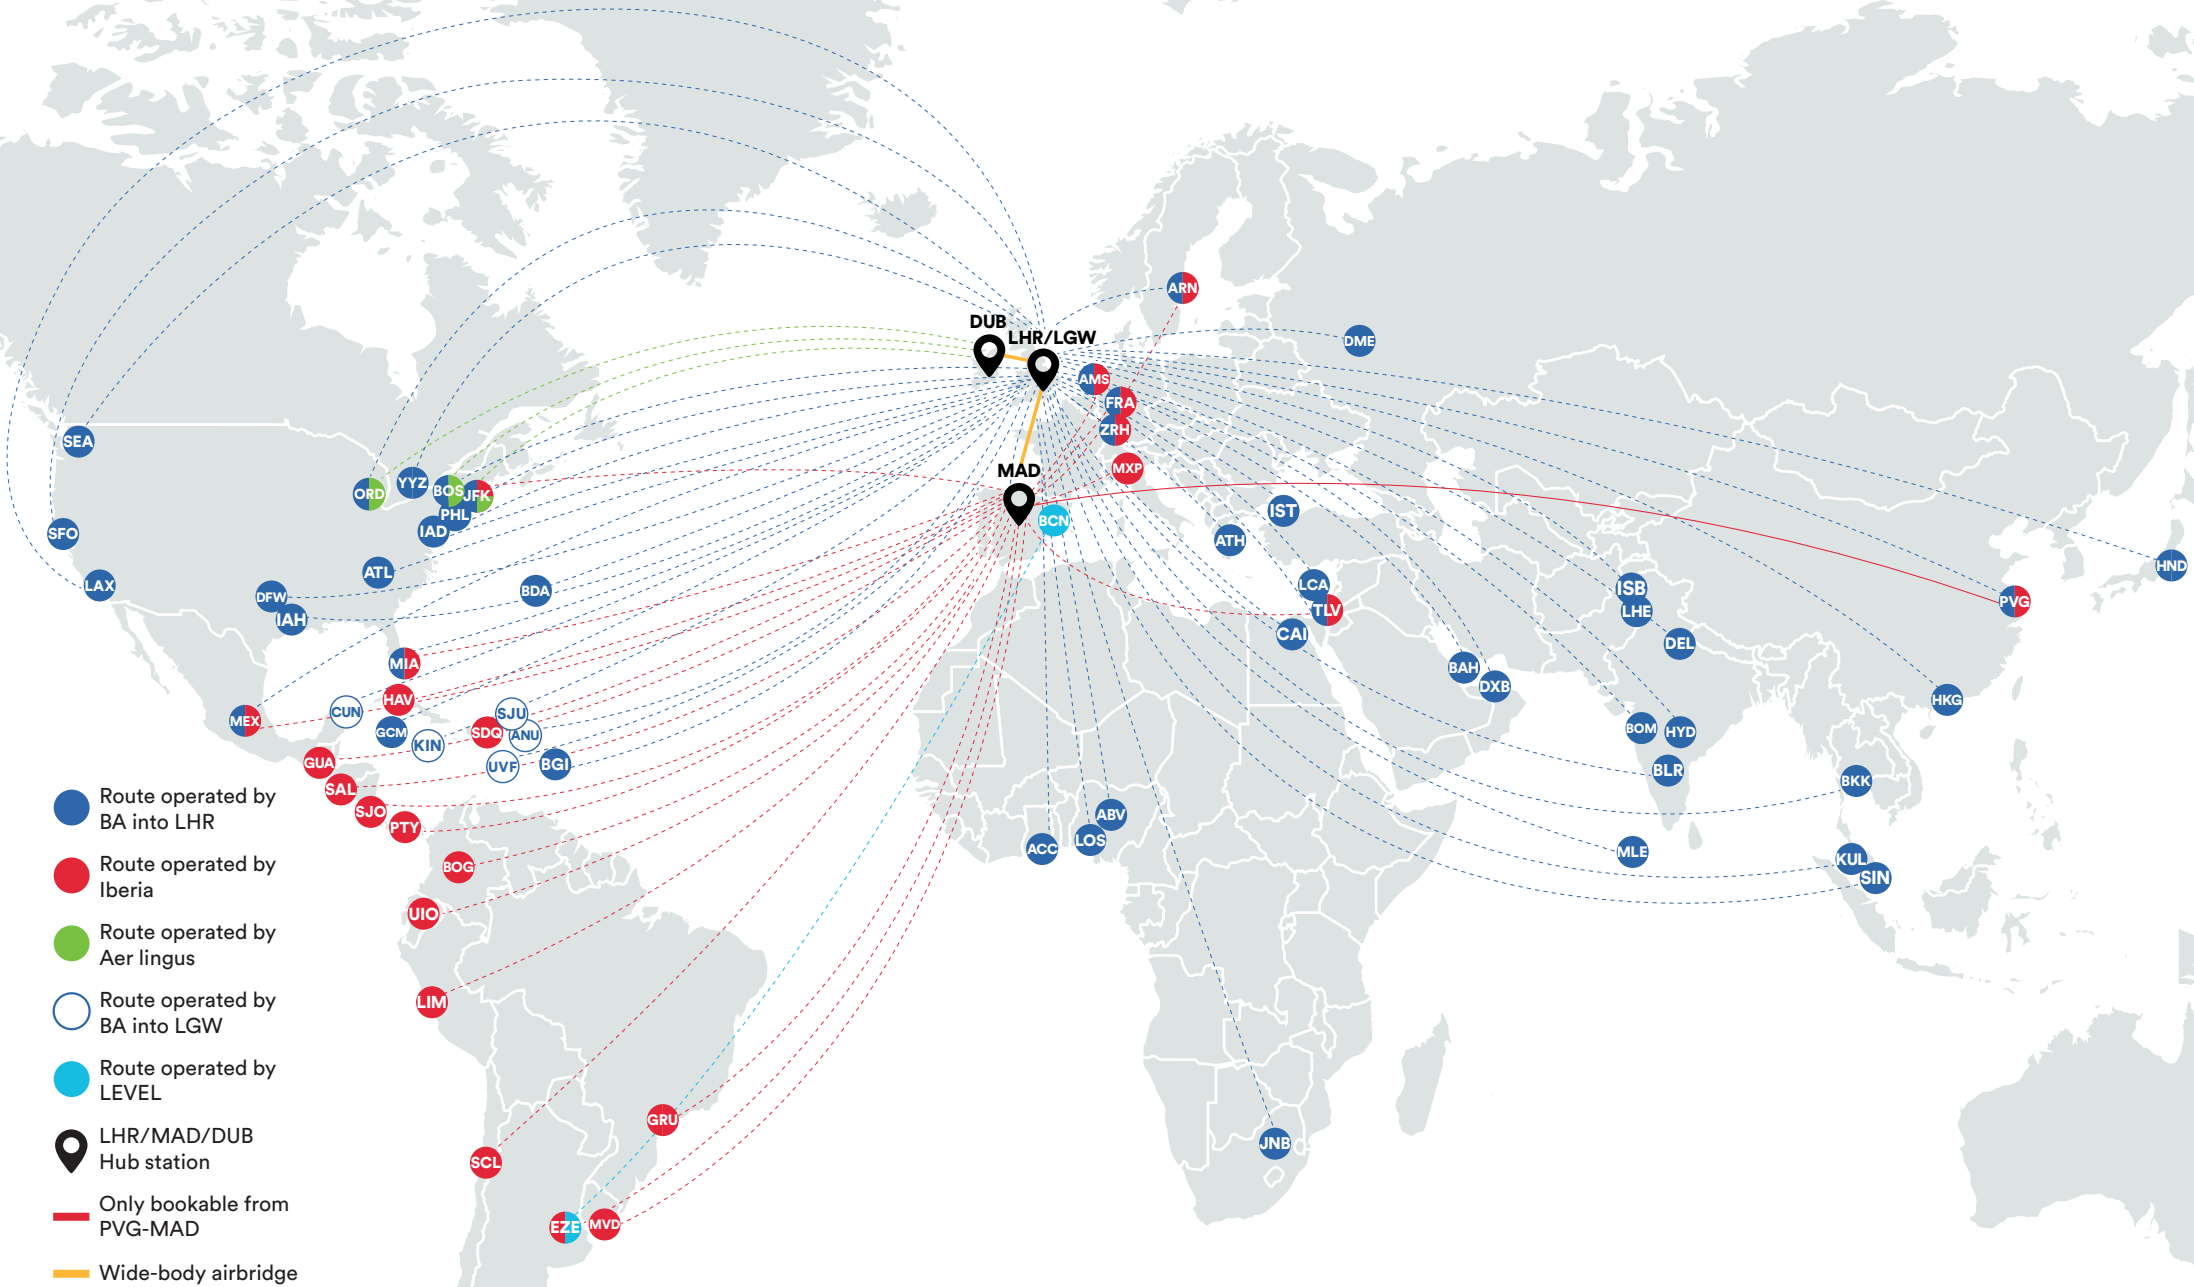

# WIDE-BODY NETWORK APRIL 2021

- Route operated by BA into LHR
- Route operated by Iberia
- Route operated by Aer lingus
- Route operated by BA into LGW
- Route operated by LEVEL
- 📍 LHR/MAD/DUB Hub station
- Only bookable from PVG-MAD
- Wide-body airbridge